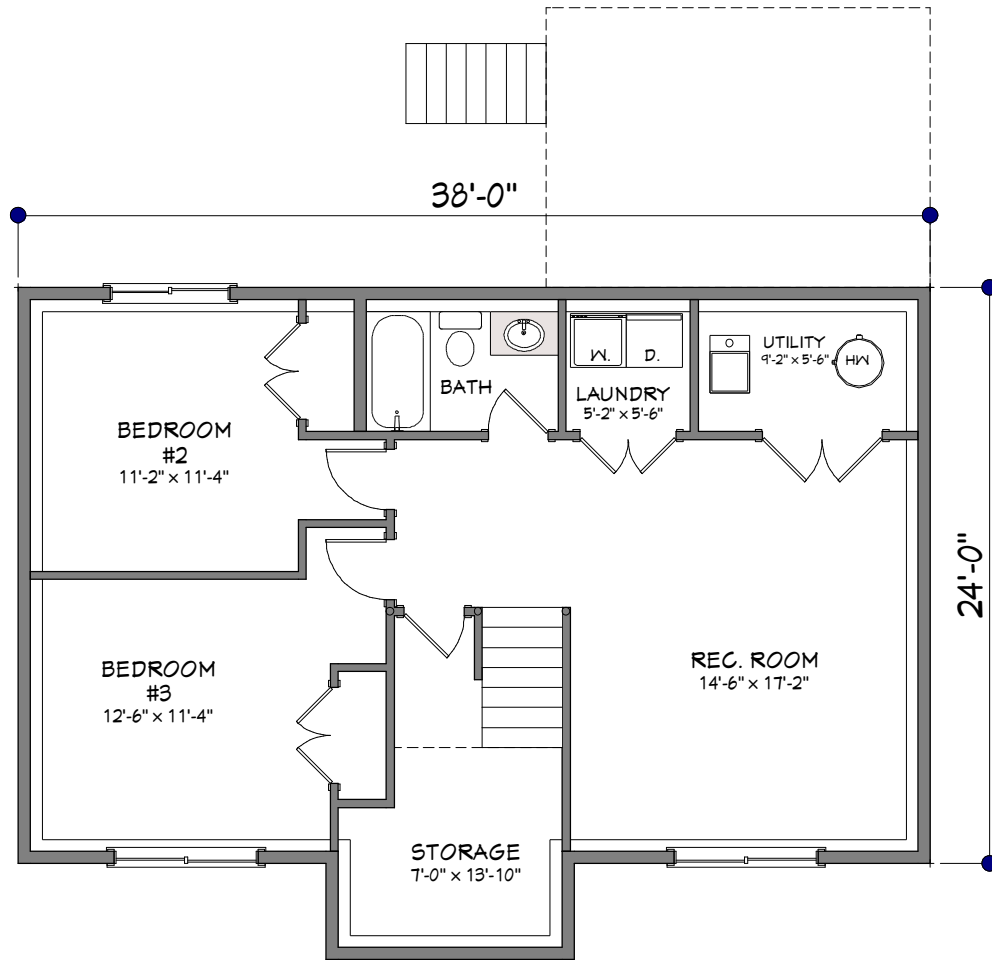

103 COOTE STREET

3 beds, 2 1/2 bath

MAIN FLOOR - 954 SQ. FT.

MAIN FLOOR LAYOUT
954 SQ. FT.

LOWER FLOOR LAYOUT
 954 SQ. FT.