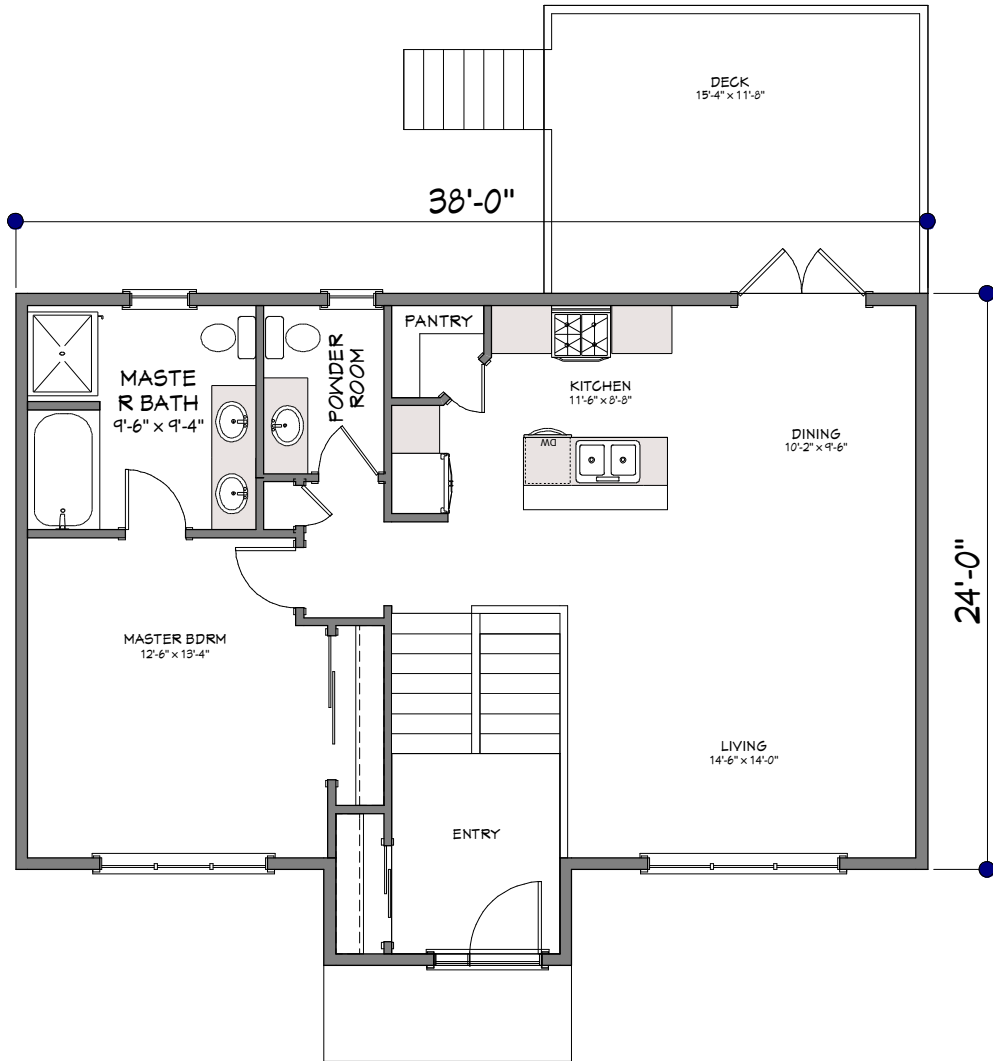

103 COOTE STREET

3 beds, 2 1/2 bath

MAIN FLOOR - 954 SQ. FT.

MAIN FLOOR LAYOUT
954 SQ. FT.

LOWER FLOOR LAYOUT
 954 SQ. FT.