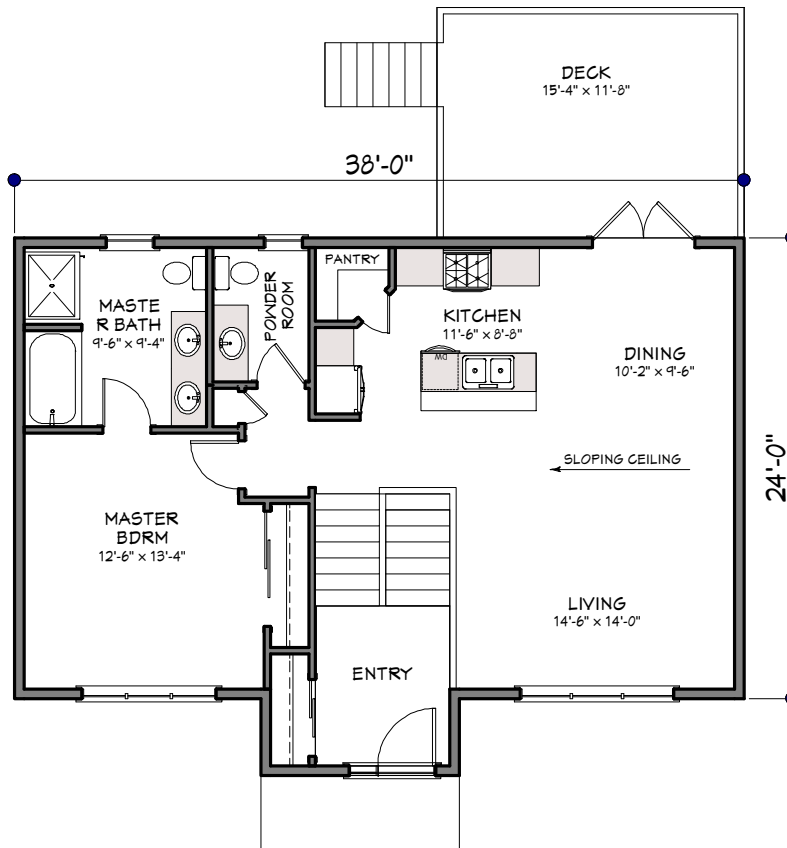

103 COOTE STREET

3 beds, 2 1/2 bath

MAIN FLOOR - 954 SQ. FT.

MAIN FLOOR LAYOUT
954 SQ. FT.

LOWER FLOOR LAYOUT
 954 SQ. FT.